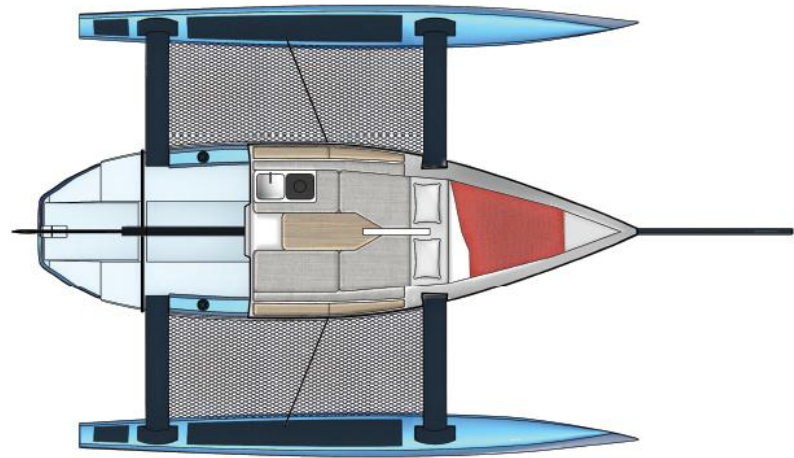

Overall Length	24'3" / 7.39m
Waterline Length	23'7" / 7.19 m
Beam	17'11" / 5.46 m
Draft (DB down)	5'3" / 1.6 m
Draft (DB up)	1' / 0.3 m
Displacement	1,981lbs / 899kgs

STANDARD SPECIFICATION

Corsair760

STANDARD SPECIFICATIONS AND EQUIPMENT

GENERAL:

The 760 is an extremely versatile trailerable trimaran offering a comfortable cruising interior with compact galley and pop top. This compact cruising trimaran has been designed to comfortably sleep couples for weekend getaways and with the addition of an optional collapsible dining table will sleep up to 4 making the 760 a performance cruiser the whole family can enjoy.

MAST/BOOM/SAILS:

- Aluminum rotating wing mast
- Synthetic dyneema cap shrouds
- 1x19 stainless steel forestay
- Aluminum roller furling boom
- All halyards run to cockpit
- Fully battened mainsail. Triple stitched reinforced construction: Dacron
- Fibreglass sail battens
- Hank on jib: Dacron
- Mainsail cover